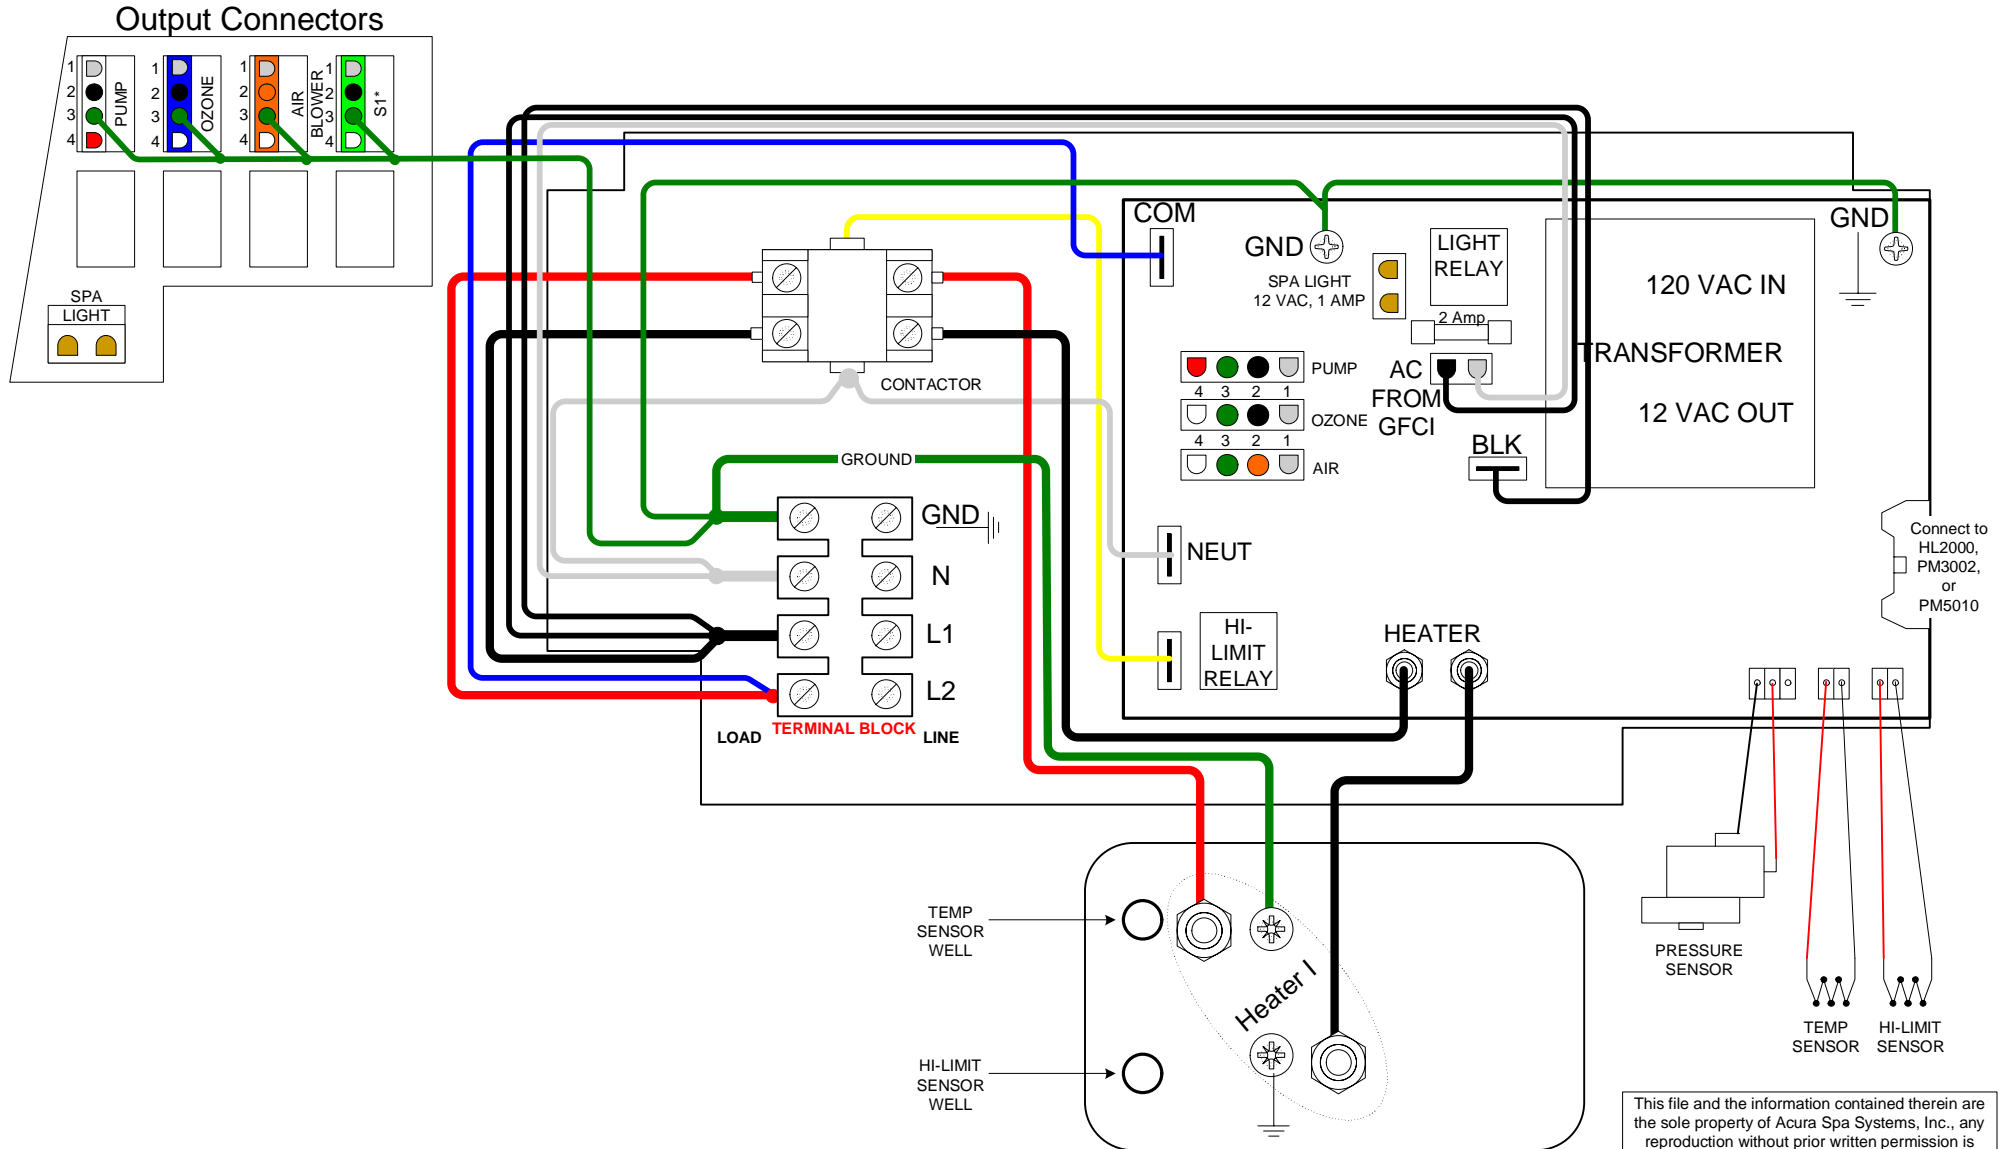

ACURA SPA SYSTEMS, INC.		
POWER MASTER™ SERIES-210		
MODEL:	PM50SP2B1	
240V	50A. Service	60 Hz
REVISION:	18/07/07	* Optional Items

WARNING: MUST BE WIRED PER NATIONAL ELECTRIC CODE AND ALL LOCAL CODES AND REGULATIONS.

NOTE: To supply 120V to the heater, move RED wire on load side of **Terminal Block** from RED (L2) to WHITE (N)

NOTE: To supply 120V to the pump, move BLUE wire on load side of **Terminal Block** from RED (L2) to WHITE (N)

WARNING: CONNECT ONLY TO A G.F.C.I. PROTECTED CIRCUIT.

This file and the information contained therein are the sole property of Acura Spa Systems, Inc., any reproduction without prior written permission is strictly forbidden.