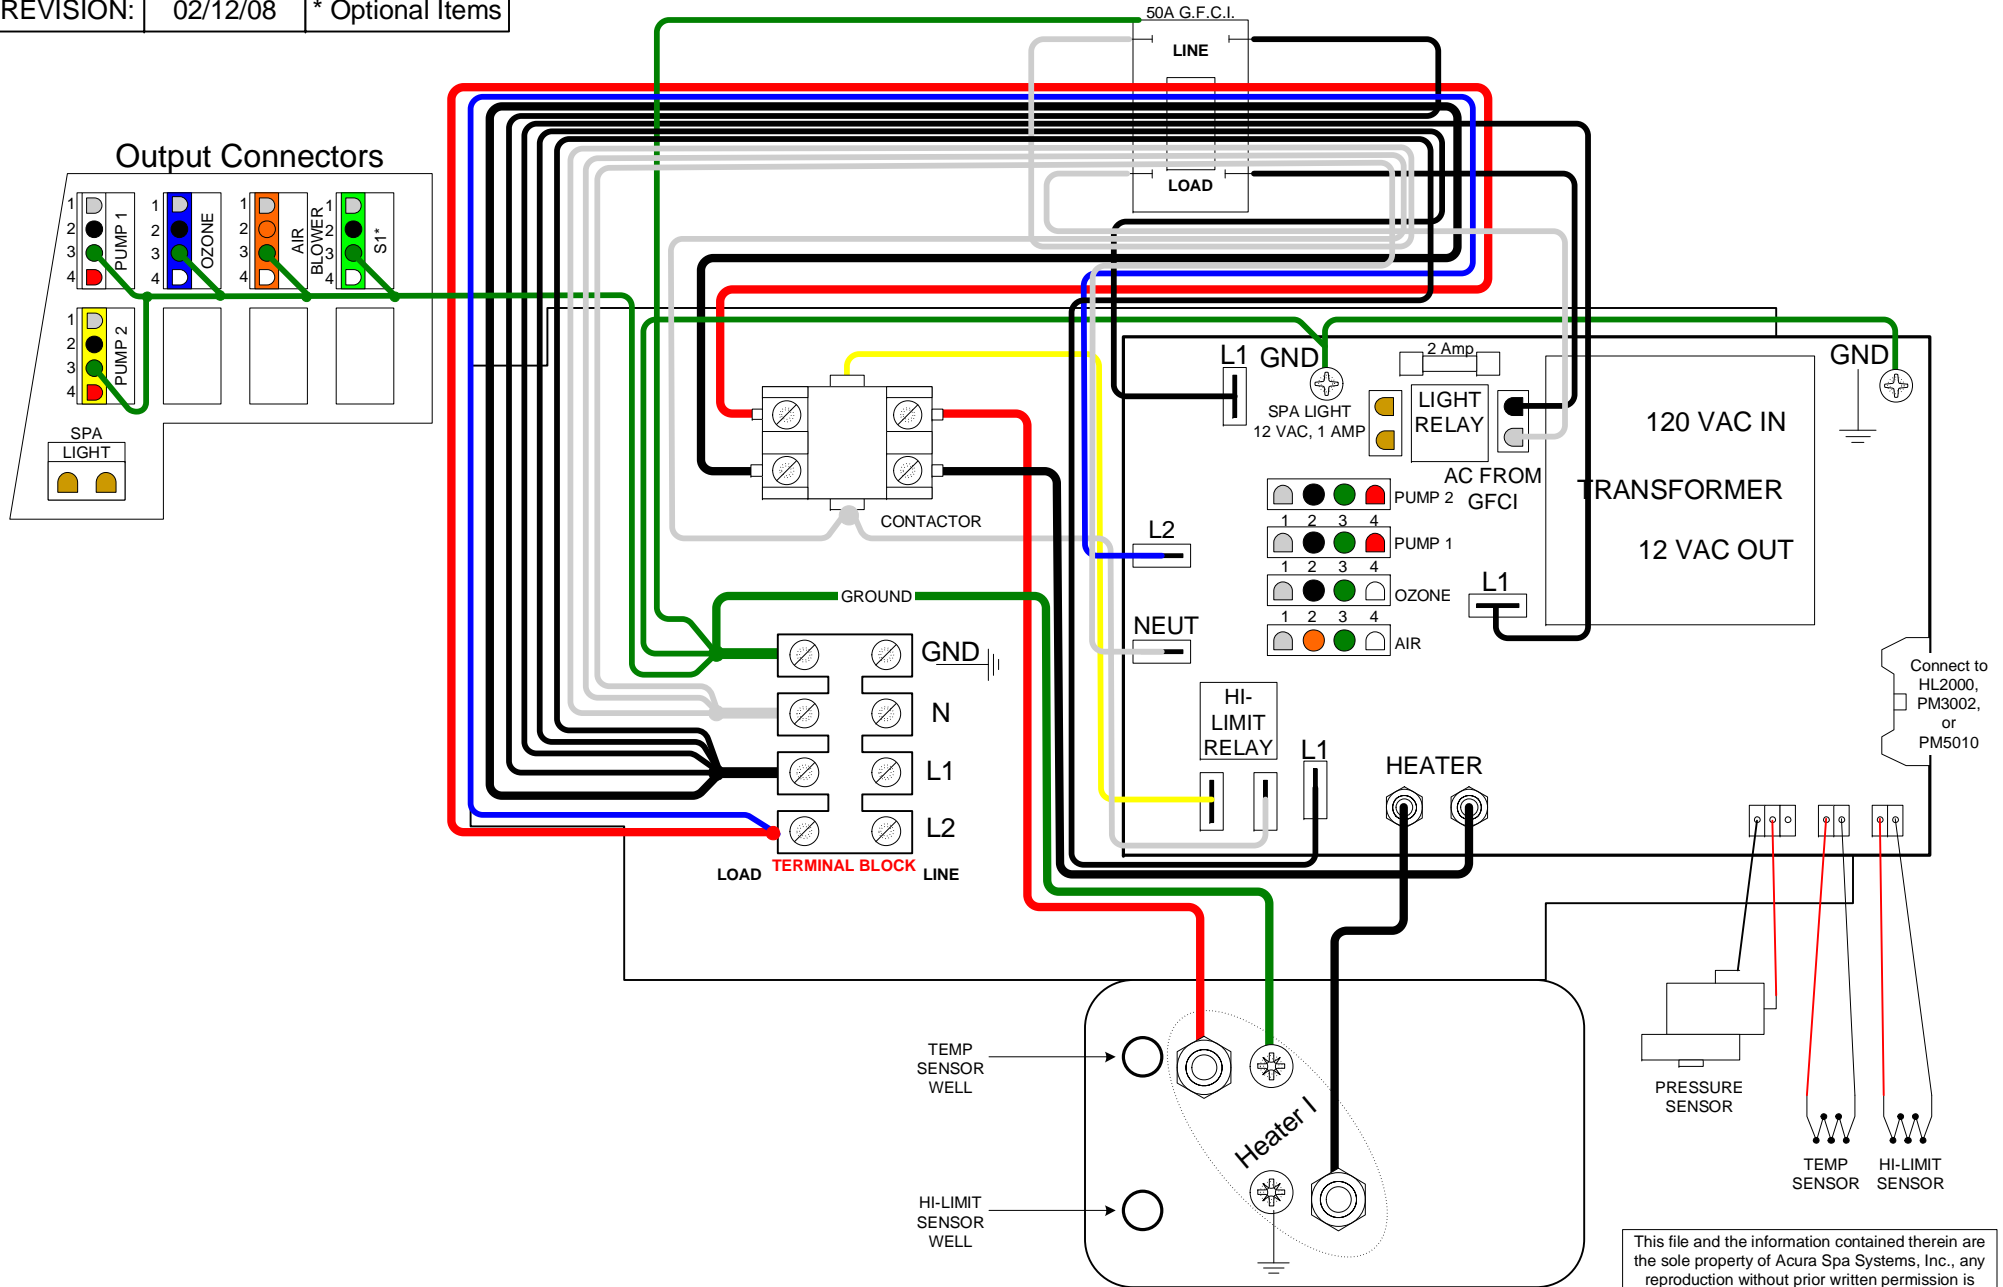

ACURA SPA SYSTEMS, INC.		
POWER MASTER™ SERIES-220		
MODEL:	<b>PM50DP2B1G</b>	
240V	50A. Service	60 Hz
REVISION:	02/12/08	* Optional Items

**WARNING: MUST BE WIRED PER NATIONAL ELECTRIC CODE AND ALL LOCAL CODES AND REGULATIONS.**

NOTE: To supply 120V to the heater, move RED wire on load side of **Terminal Block** from RED (L2) to WHITE (N).

NOTE: To supply 120V to the pump, move BLUE wire on load side of **Terminal Block** from RED (L2) to WHITE (N).