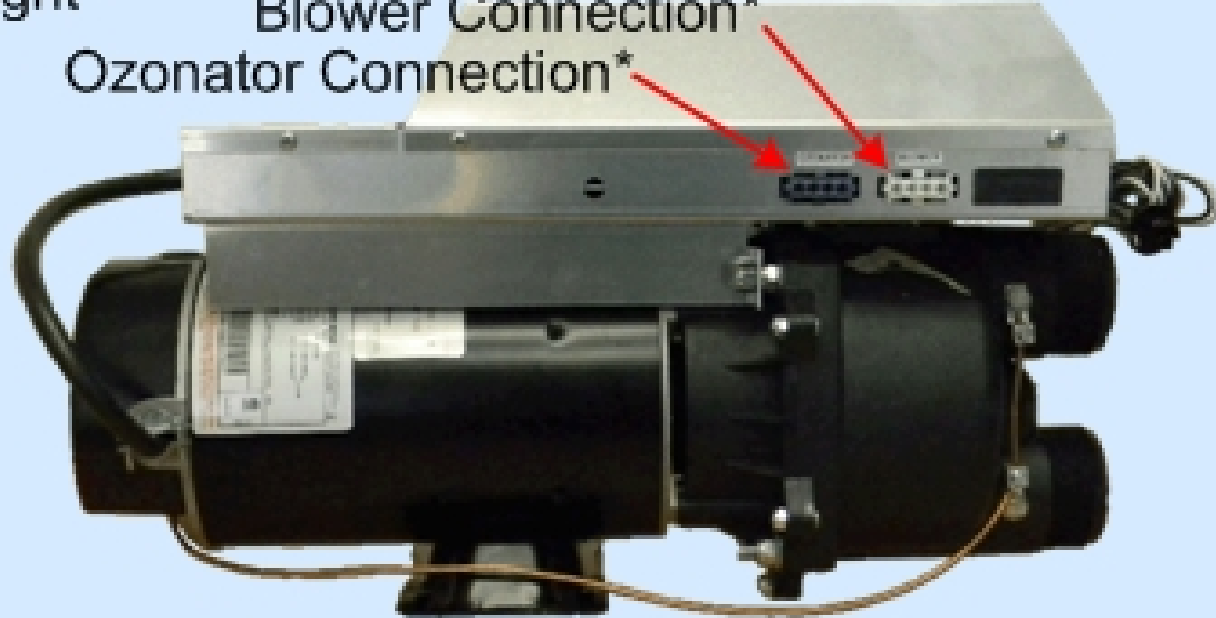

Heater Power Indicator

Spa Light*

Blower Connection*

Ozonator Connection*

Topside Control Connection

Incoming Power
Ground Lug

* Optional Items