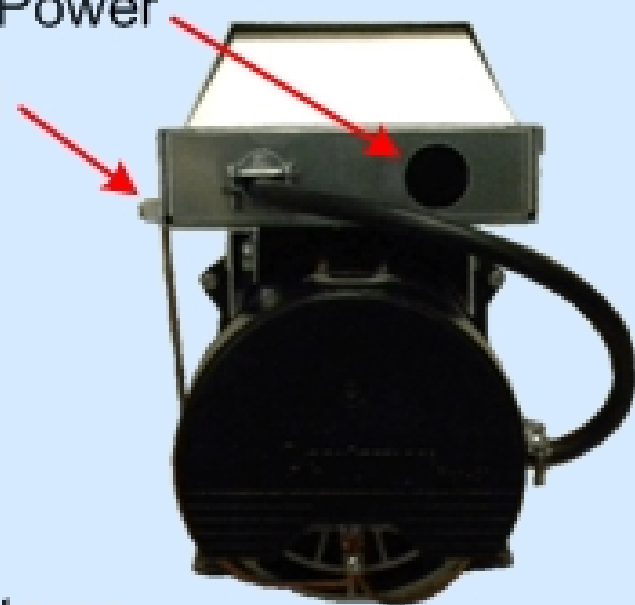

Heater Power Indicator

Spa Light*

Blower Connection*

Ozonator Connection*

Topside Control Connection

Incoming Power
Ground Lug

* Optional Items