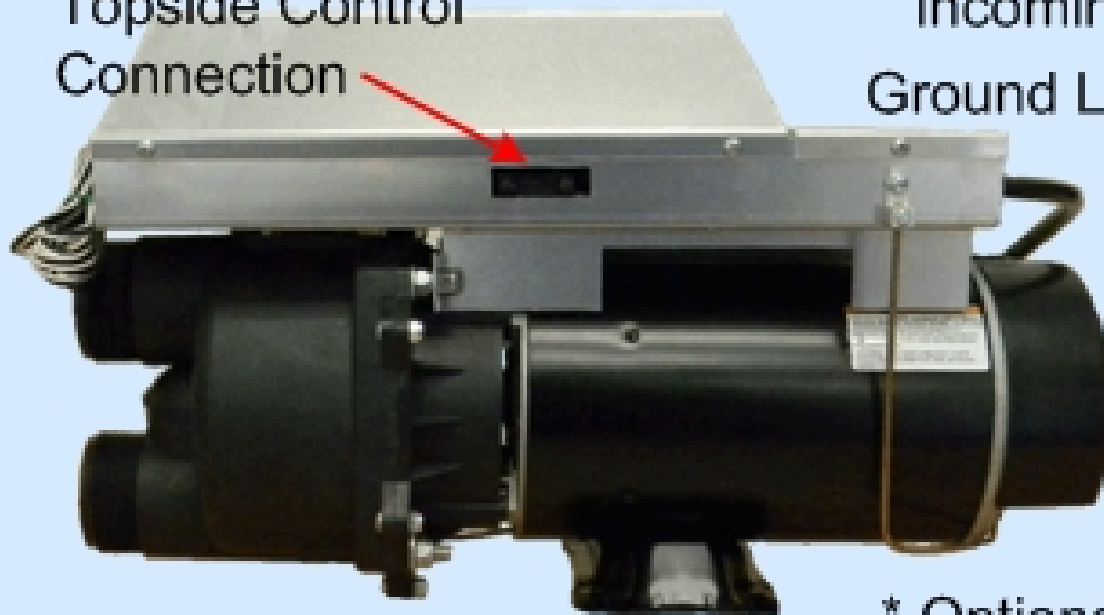

Heater Power Indicator

Spa Light*

Blower Connection*

Ozonator Connection*

Topside Control Connection

Incoming Power
Ground Lug

* Optional Items