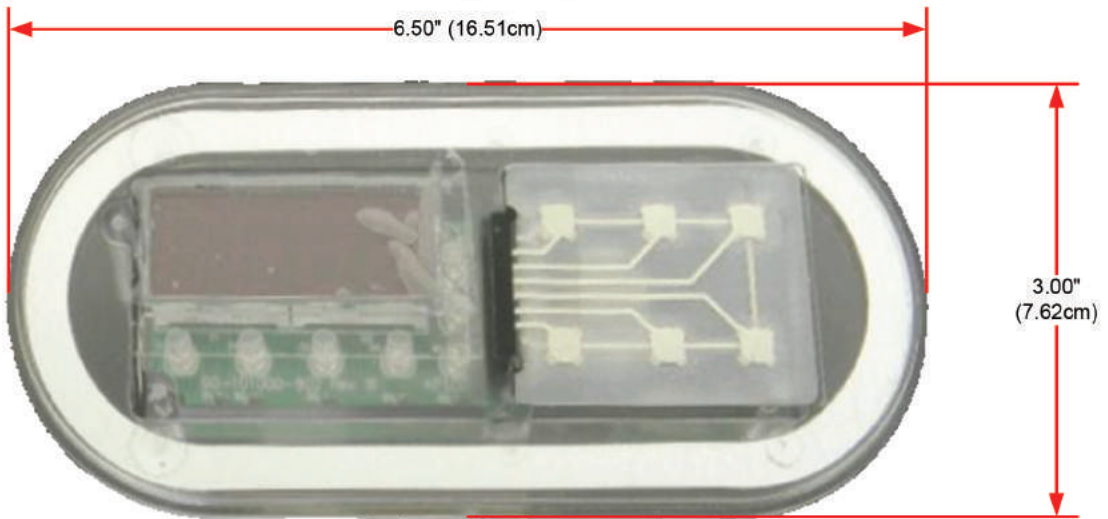

PM7000 Topside Control PM7000XL Auxiliary Topside Control

Top View

Bottom View for Hole Through Shell

PM7000D Topside Decal

Acura Spa Systems, Inc.
2954 Rubidoux Blvd.
Riverside, CA 92509
www.acuraspa.com

NOTE: The Topside Control and Auxiliary Topside Control are identical in size. The dimensions shown here are the same for both.