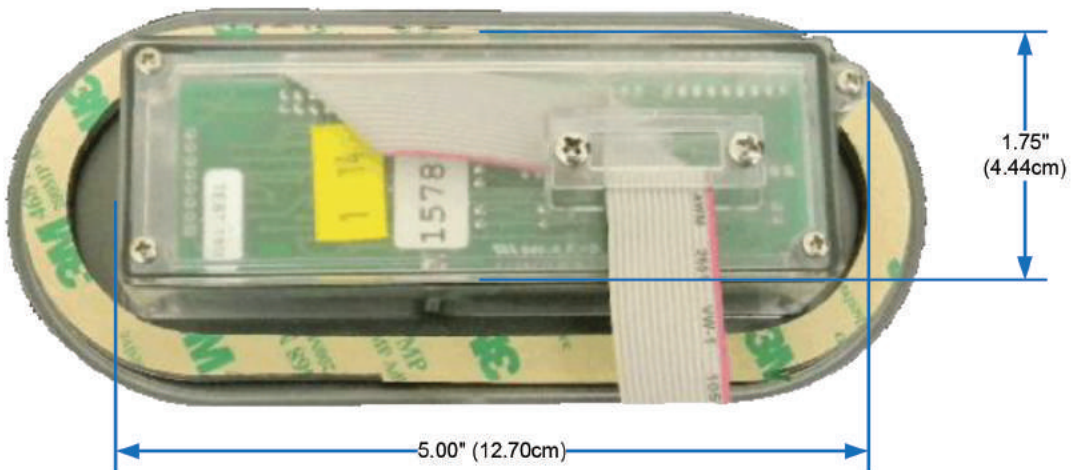

PM7000 Topside Control PM7000XL Auxiliary Topside Control

Top View

Bottom View for Hole Through Shell

PM7000D Topside Decal

Acura Spa Systems, Inc.
2954 Rubidoux Blvd.
Riverside, CA 92509
www.acuraspa.com

NOTE: The Topside Control and Auxiliary Topside Control are identical in size. The dimensions shown here are the same for both.