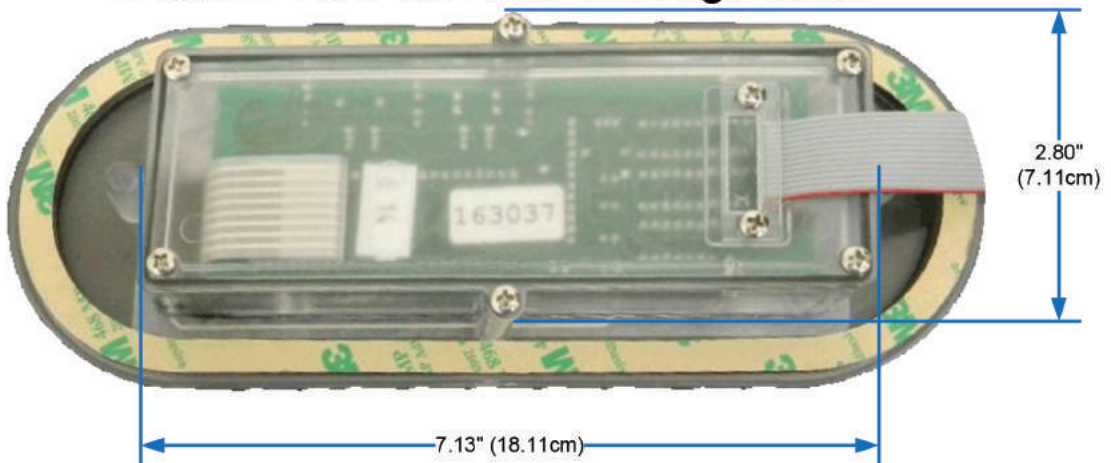

PM6000 Topside Control PM6000XL Auxiliary Topside Control

Top View

Bottom View for Hole Through Shell

PM6000D Topside Decal

Acura Spa Systems, Inc.

2954 Rubidoux Blvd.
Riverside, CA 92509
www.acuraspa.com

NOTE: The Topside Control and Auxiliary Topside Control are identical in size. The dimensions shown here are the same for both.