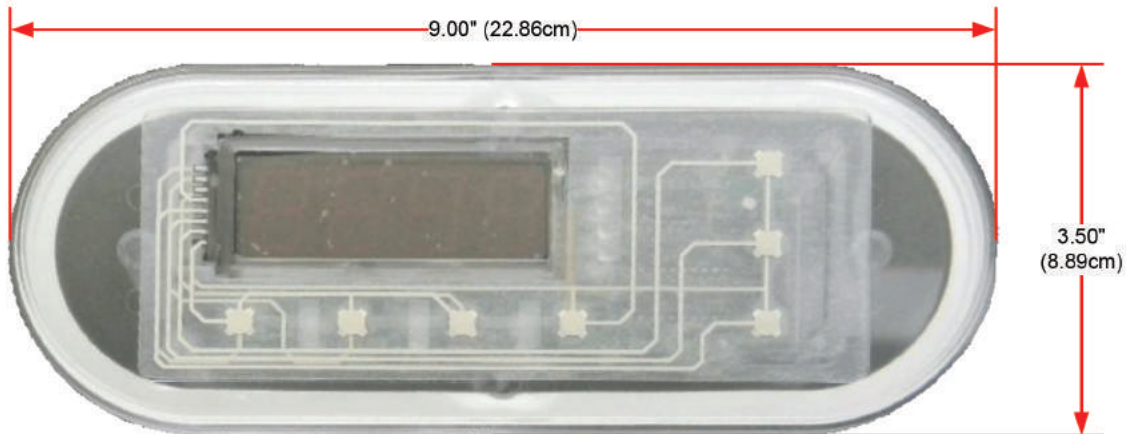

PM6000 Topside Control PM6000XL Auxiliary Topside Control

Top View

Bottom View for Hole Through Shell

PM6000D Topside Decal

Acura Spa Systems, Inc.

2954 Rubidoux Blvd.
Riverside, CA 92509
www.acuraspa.com

NOTE: The Topside Control and Auxiliary Topside Control are identical in size. The dimensions shown here are the same for both.