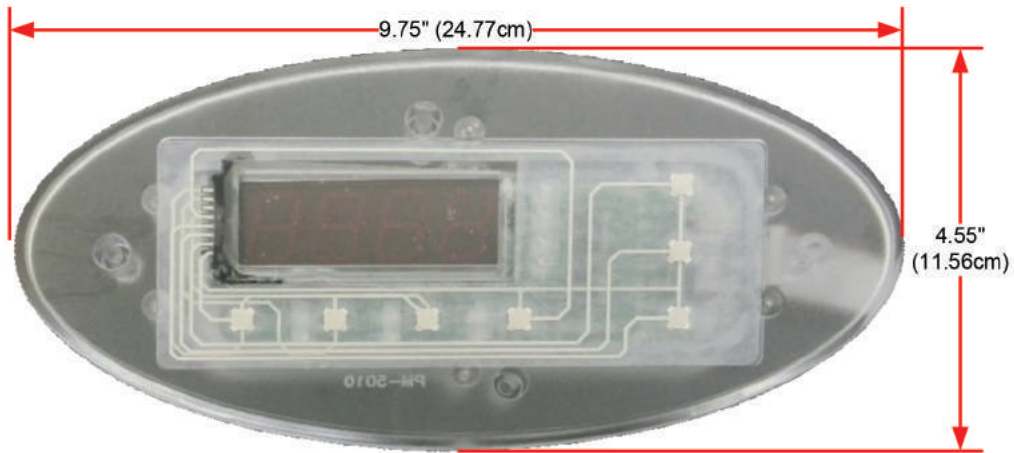

PM5010 Topside Control PM5010XL Auxiliary Topside Control

Top View

Bottom View for Hole Through Shell

PM5010D Topside Decal

Acura Spa Systems, Inc.
2954 Rubidoux Blvd.
Riverside, CA 92509
www.acuraspa.com

NOTE: The Topside Control and Auxiliary Topside Control are identical in size. The dimensions shown here are the same for both.