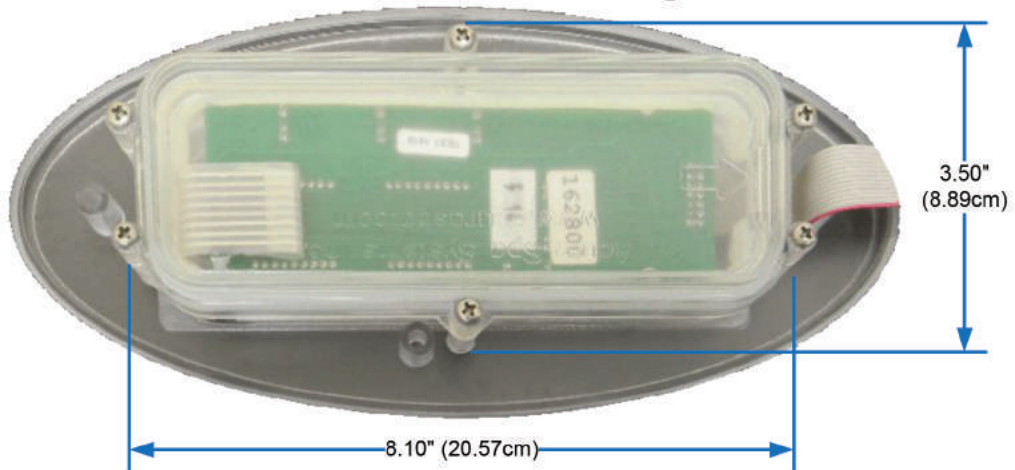

PM5010 Topside Control PM5010XL Auxiliary Topside Control

Top View

Bottom View for Hole Through Shell

PM5010D Topside Decal

Acura Spa Systems, Inc.
2954 Rubidoux Blvd.
Riverside, CA 92509
www.acuraspa.com

NOTE: The Topside Control and Auxiliary Topside Control are identical in size. The dimensions shown here are the same for both.