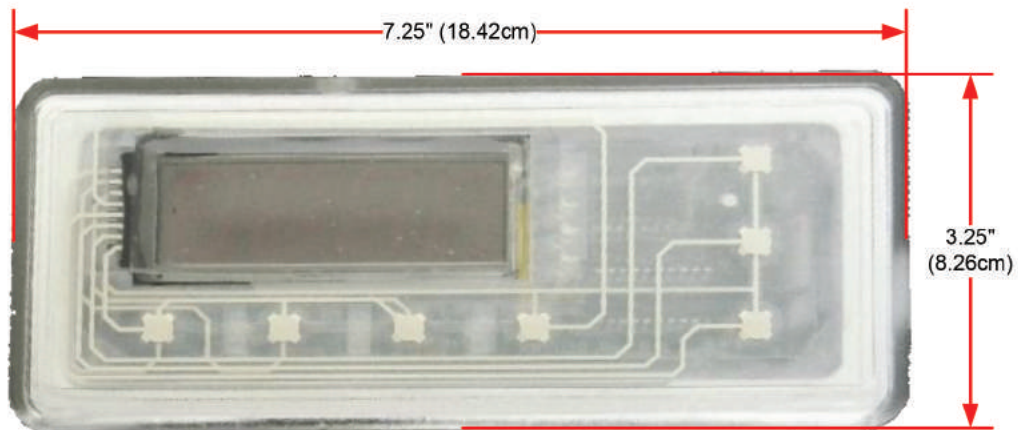

PM3002 Topside Control PM3002XL Auxiliary Topside Control

Top View

Bottom View for Hole Through Shell

PM3002D Topside Decal

Acura Spa Systems, Inc.
2954 Rubidoux Blvd.
Riverside, CA 92509
www.acuraspa.com

NOTE: The Topside Control and Auxiliary Topside Control are identical in size. The dimensions shown here are the same for both.