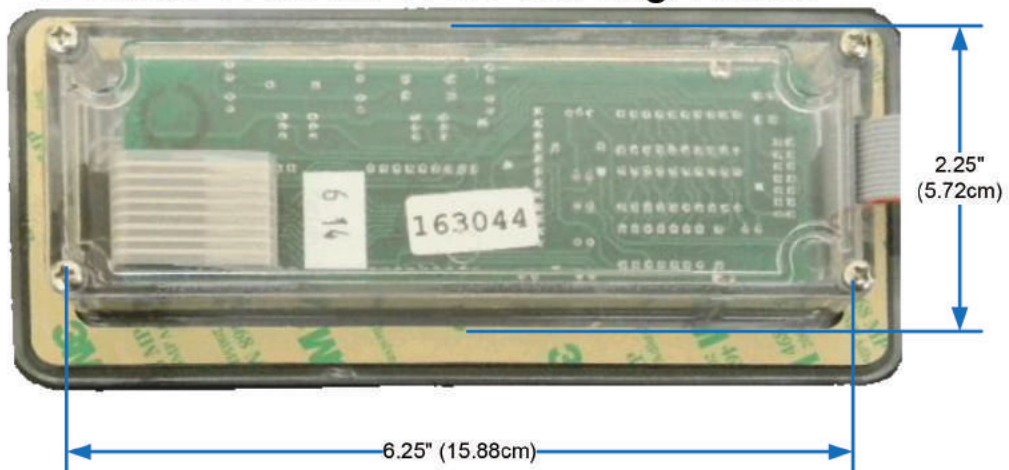

PM3002 Topside Control PM3002XL Auxiliary Topside Control

Top View

Bottom View for Hole Through Shell

PM3002D Topside Decal

Acura Spa Systems, Inc.
2954 Rubidoux Blvd.
Riverside, CA 92509
www.acuraspa.com

NOTE: The Topside Control and Auxiliary Topside Control are identical in size. The dimensions shown here are the same for both.