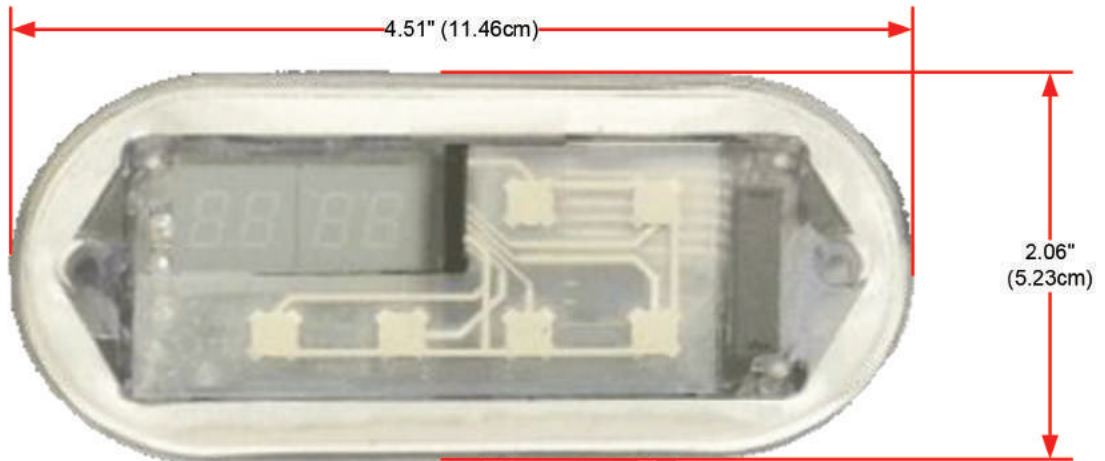

MN2000 Topside Control MN2000XL Auxiliary Topside Control

Top View

Bottom View for Hole Through Shell

MN2000D Topside Decal

Acura Spa Systems, Inc.
2954 Rubidoux Blvd.
Riverside, CA 92509
www.acuraspa.com

NOTE: The Topside Control and Auxiliary Topside Control are identical in size. The dimensions shown here are the same for both.