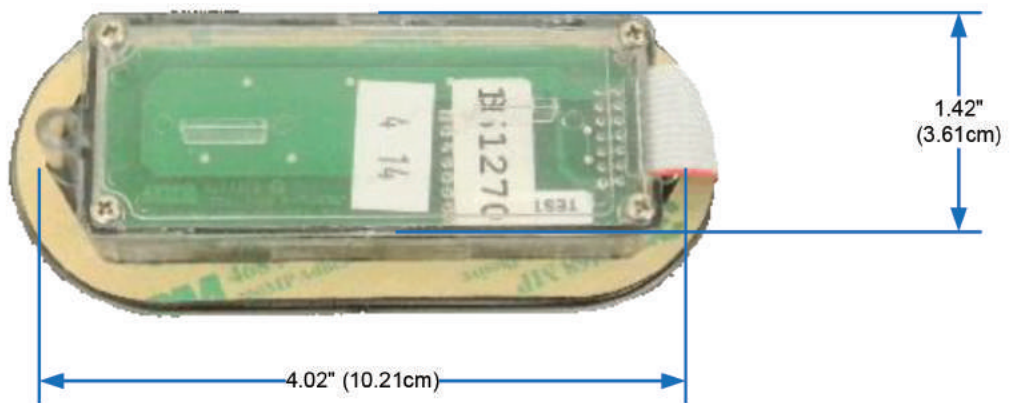

MN2000 Topside Control MN2000XL Auxiliary Topside Control

Top View

Bottom View for Hole Through Shell

MN2000D Topside Decal

Acura Spa Systems, Inc.
2954 Rubidoux Blvd.
Riverside, CA 92509
www.acuraspa.com

NOTE: The Topside Control and Auxiliary Topside Control are identical in size. The dimensions shown here are the same for both.