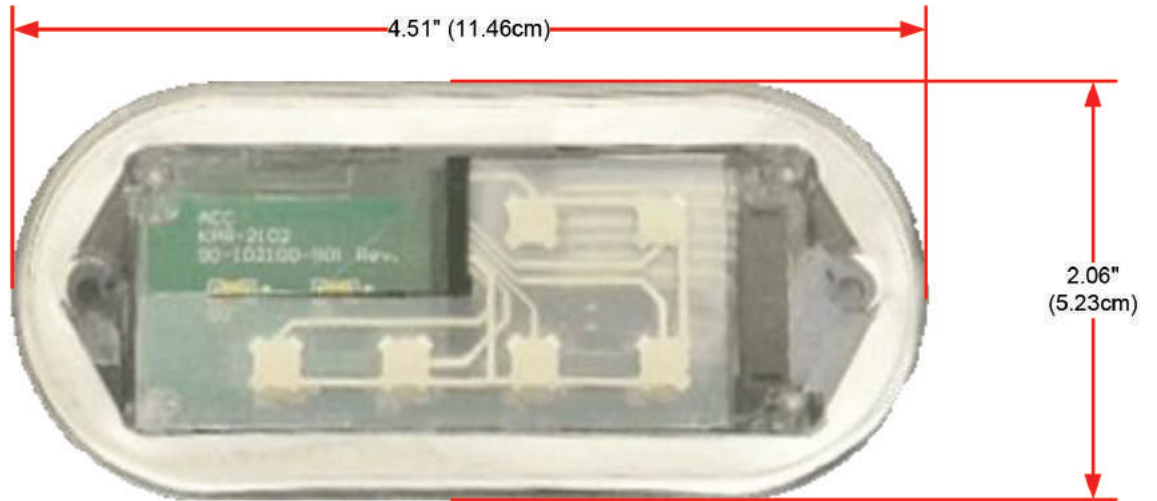

MN2000-1X Auxiliary Topside Control

Top View

Bottom View for Hole Through Shell

MN2000-1XD Topside Decal

Acura Spa Systems, Inc.

2954 Rubidoux Blvd.
Riverside, CA 92509
www.acuraspa.com