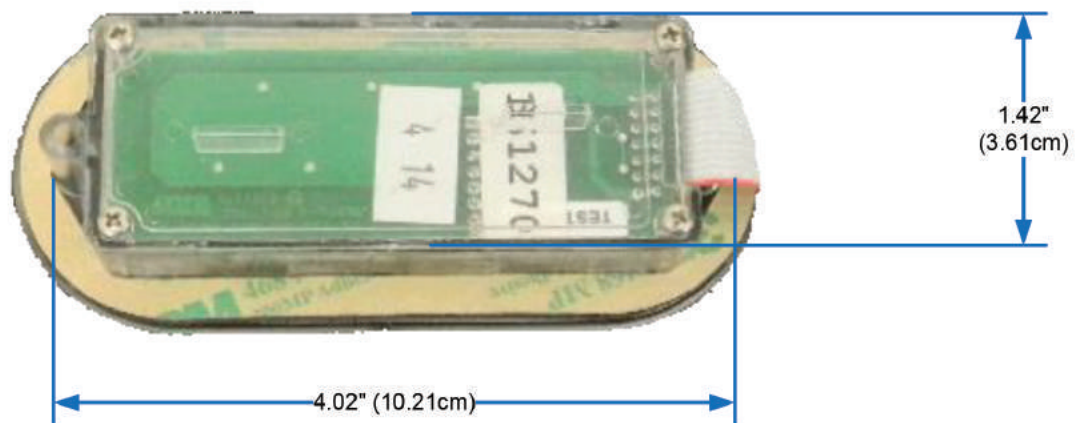

MN2000-1X Auxiliary Topside Control

Top View

Bottom View for Hole Through Shell

MN2000-1XD Topside Decal

Acura Spa Systems, Inc.

2954 Rubidoux Blvd.
Riverside, CA 92509
www.acuraspa.com