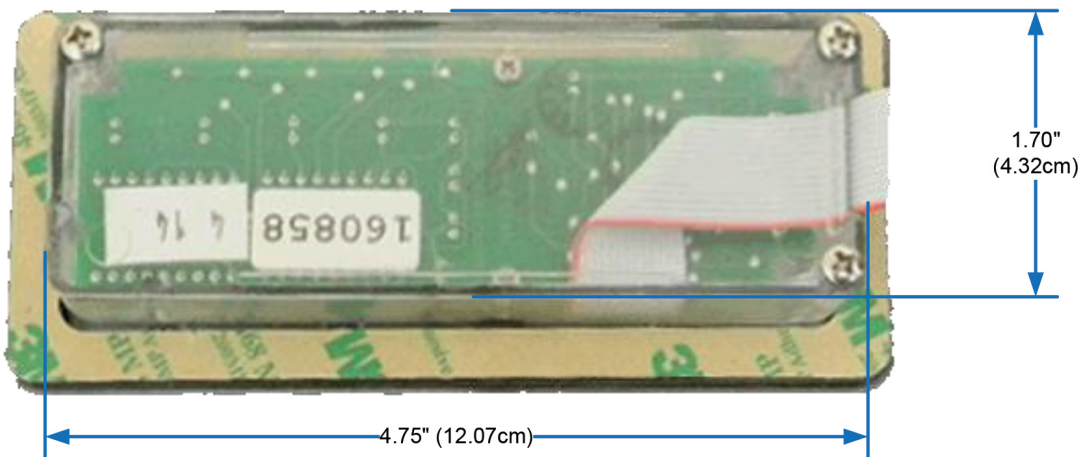

## HL2000 Topside Control HL2000XL Auxiliary Topside Control

Top View

### Bottom View for Hole Through Shell

## HL2000D Topside Decal

**Acura Spa Systems, Inc.**  
2954 Rubidoux Blvd.  
Riverside, CA 92509  
www.acuraspa.com

**NOTE:** The Topside Control and Auxiliary Topside Control are identical in size. The dimensions shown here are the same for both.