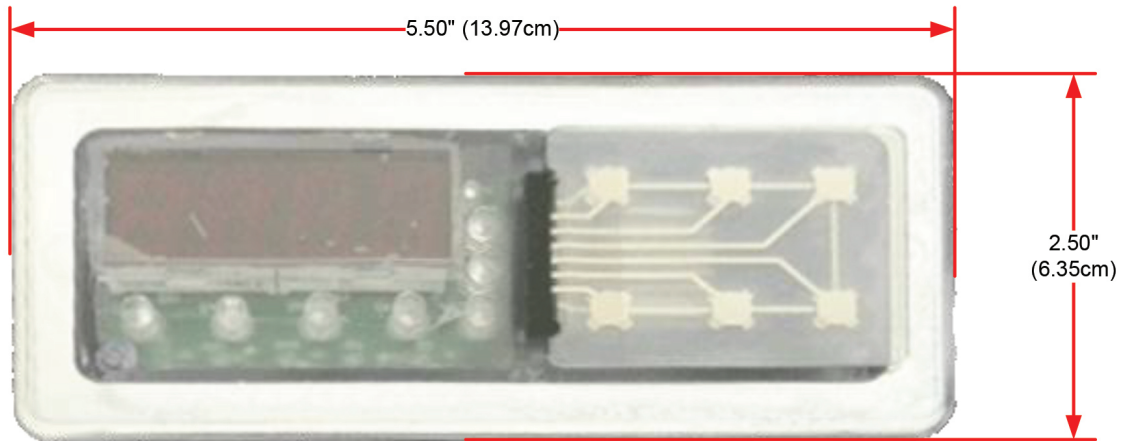

## HL2000 Topside Control HL2000XL Auxiliary Topside Control

Top View

### Bottom View for Hole Through Shell

## HL2000D Topside Decal

**Acura Spa Systems, Inc.**  
2954 Rubidoux Blvd.  
Riverside, CA 92509  
www.acuraspa.com

**NOTE:** The Topside Control and Auxiliary Topside Control are identical in size. The dimensions shown here are the same for both.